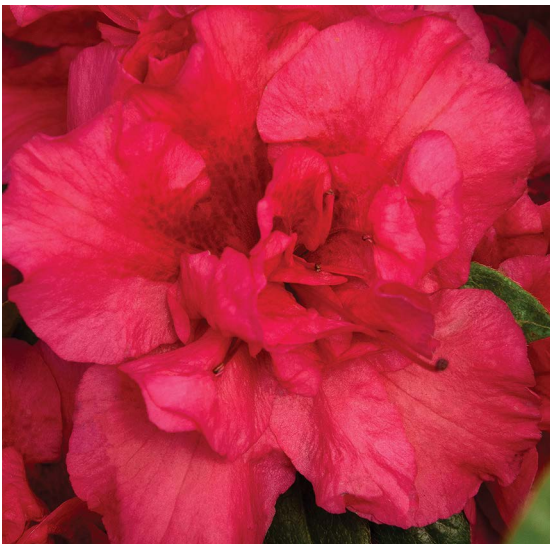

# Double Shot® Azaleas

CLASSIC SPRING FAVORITE REBLOOMS WITH A SECOND FLUSH  
OF FALL FLOWERS.

Compact (2-3 feet tall and 3 feet wide)  
and self-cleaning; no pruning or  
deadheading needed.

Heat tolerant and cold hardy, for partial  
sun to full shade in Zones 6-9.

Dense, evergreen foliage makes this an  
excellent foundation shrub or year-round  
focal point.

Excellent in containers or in the landscape  
as a showy mass planting.

**DOUBLE SHOT® SALMON AZALEA**  
Vivid salmon-red flowers

**DOUBLE SHOT® GRAPE AZALEA**  
Large, single red-purple flowers

**DOUBLE SHOT® WATERMELON AZALEA**  
Luscious, watermelon-pink ruffled flowers

**DOUBLE SHOT® LAVENDER AZALEA**  
Sensational lavender-pink flowers