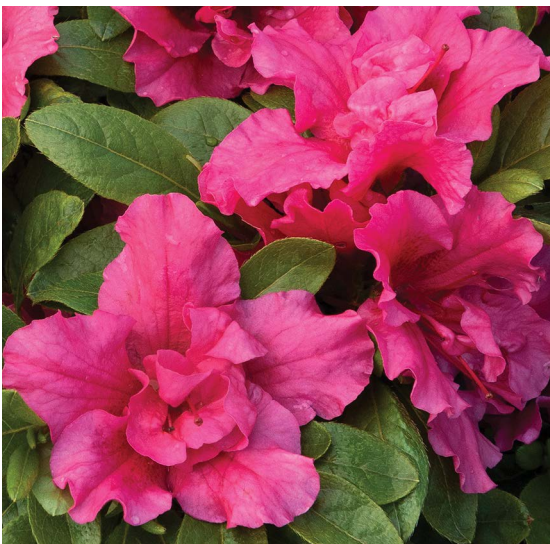

# Double Shot® Azaleas

CLASSIC SPRING FAVORITE REBLOOMS WITH A SECOND FLUSH  
OF FALL FLOWERS.

Compact (2-3 feet tall and 3 feet wide)  
and self-cleaning; no pruning or  
deadheading needed.

Heat tolerant and cold hardy, for partial  
sun to full shade in Zones 6-9.

Dense, evergreen foliage makes this an  
excellent foundation shrub or year-round  
focal point.

Excellent in containers or in the landscape  
as a showy mass planting.

**DOUBLE SHOT® SALMON AZALEA**  
Vivid salmon-red flowers

**DOUBLE SHOT® GRAPE AZALEA**  
Large, single red-purple flowers

**DOUBLE SHOT® WATERMELON AZALEA**  
Luscious, watermelon-pink ruffled flowers

**DOUBLE SHOT® LAVENDER AZALEA**  
Sensational lavender-pink flowers